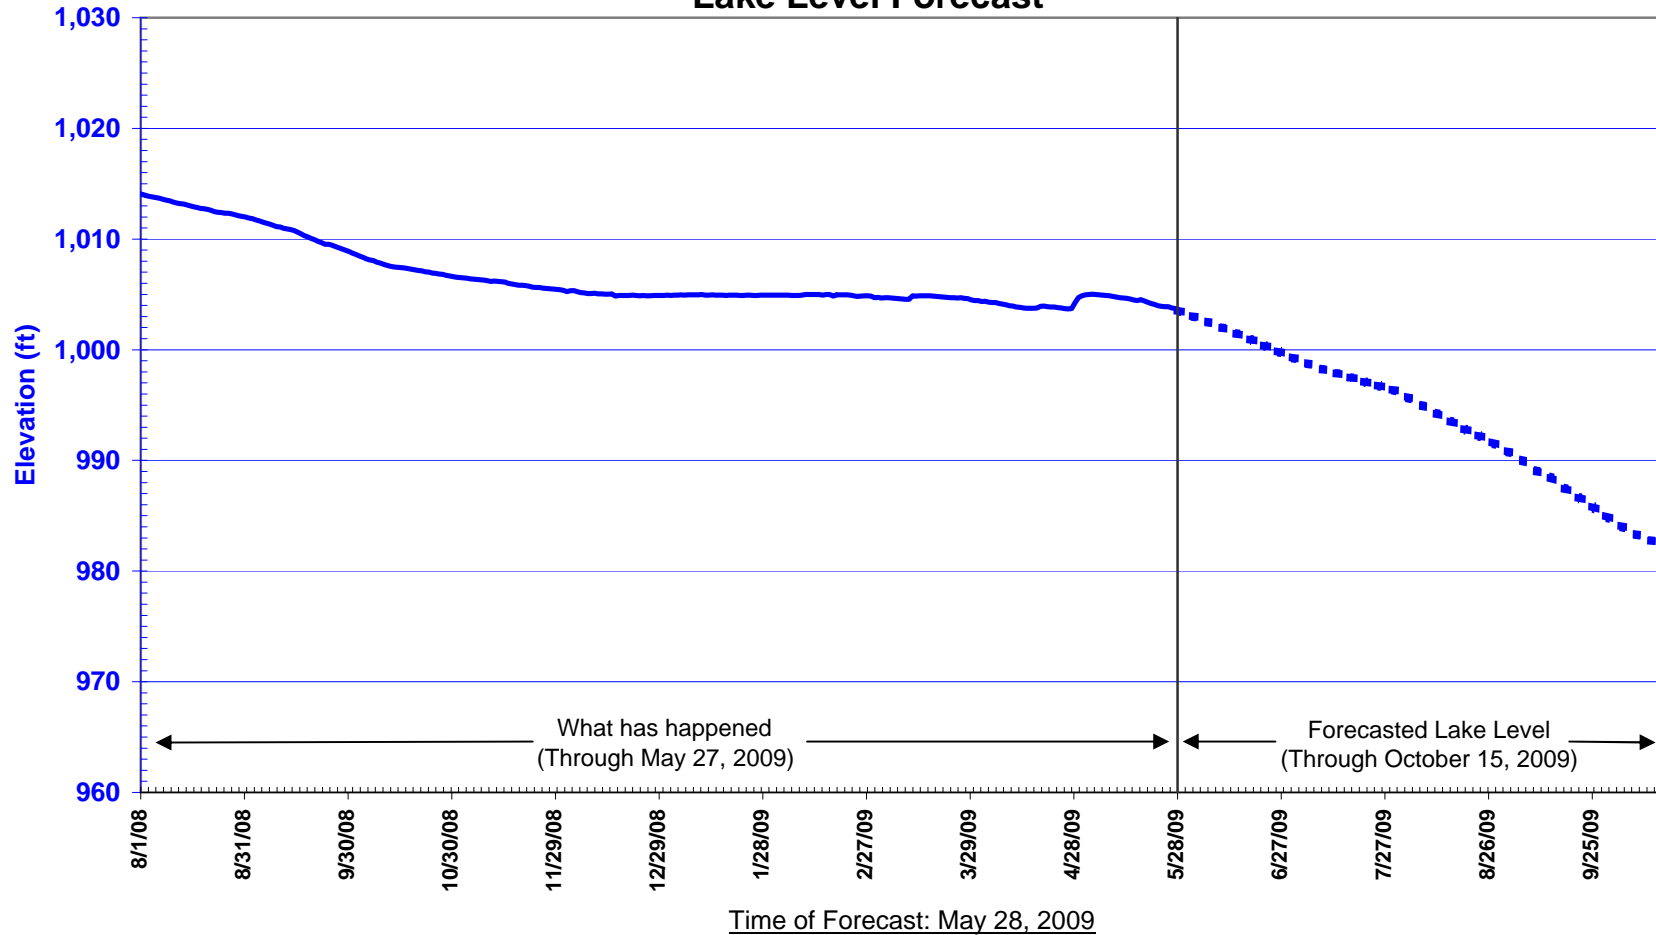

## Lake Buchanan Lake Level Forecast

**Assumptions:**

- The amount of water flowing into the lakes (inflows) is based on 2008 data, similar drought conditions.
- Lake Travis irrigation releases are similar to 2008 irrigation releases for March 1 - October 15.
- Releases from Buchanan are based on Seasonal Allocation Guidelines.

# Lake Travis Lake Level Forecast

**Assumptions:**

- The amount of water flowing into the lakes (inflows) is based on 2008 data, similar drought conditions.
- Lake Travis irrigation releases are similar to 2008 irrigation releases for March 1 - October 15.