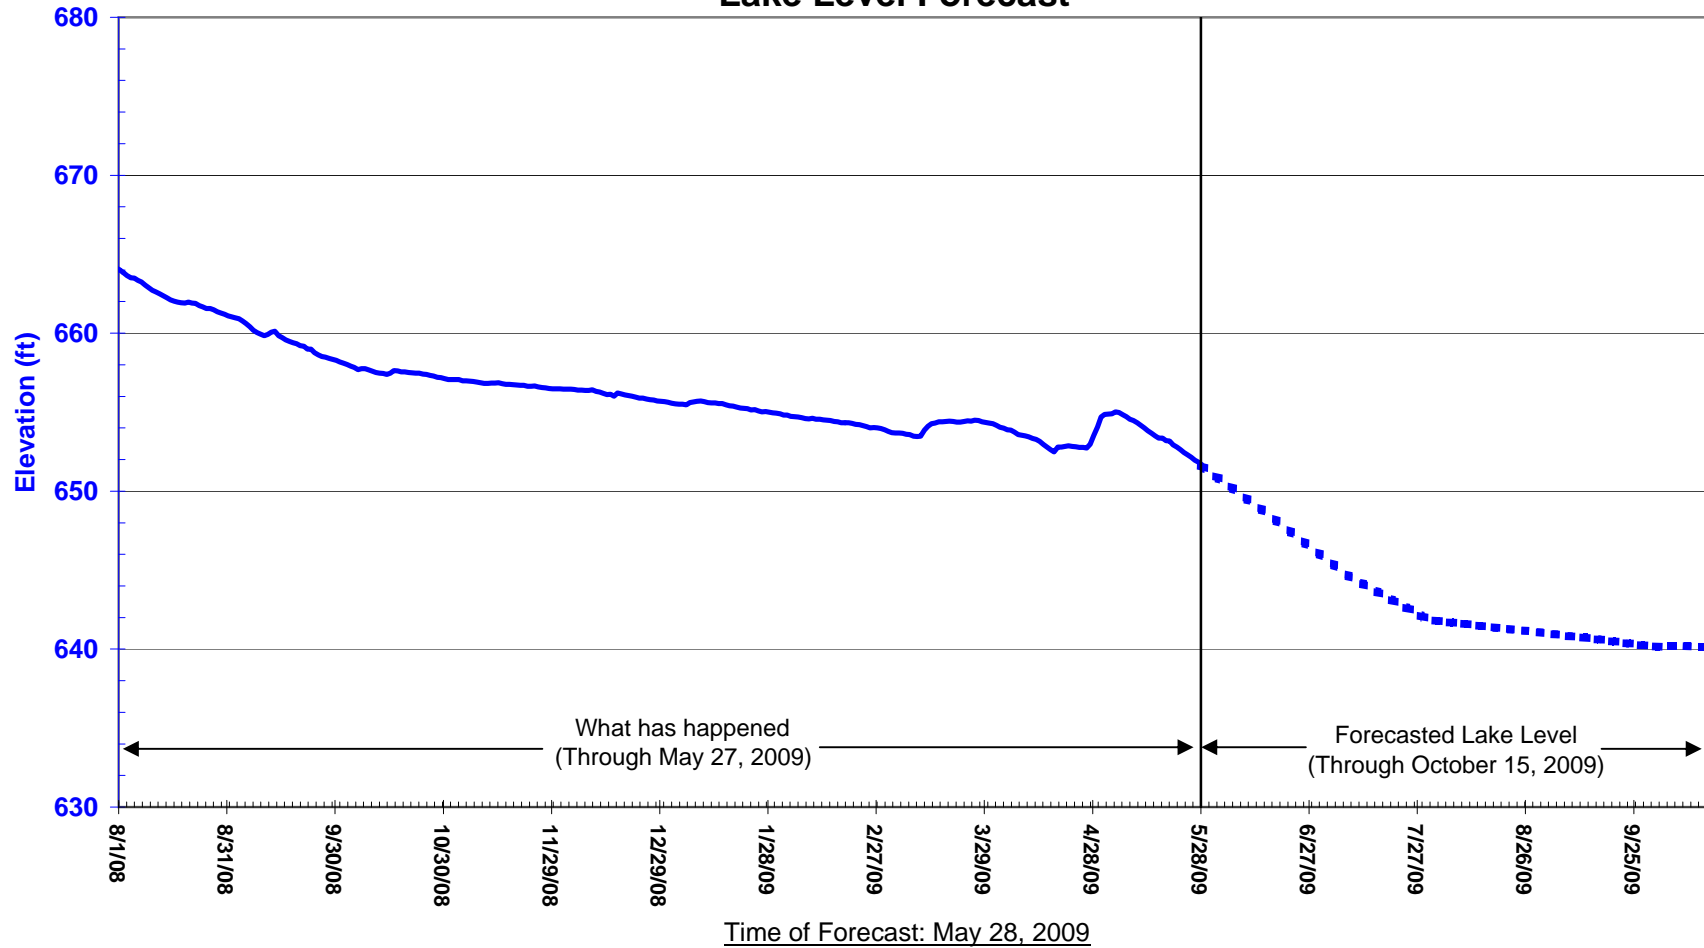

## Lake Buchanan Lake Level Forecast

**Assumptions:**

- The amount of water flowing into the lakes (inflows) is based on 2008 data, similar drought conditions.
- Lake Travis irrigation releases are similar to 2008 irrigation releases for March 1 - October 15.
- Releases from Buchanan are based on Seasonal Allocation Guidelines.

# Lake Travis Lake Level Forecast

**Assumptions:**

- The amount of water flowing into the lakes (inflows) is based on 2008 data, similar drought conditions.
- Lake Travis irrigation releases are similar to 2008 irrigation releases for March 1 - October 15.